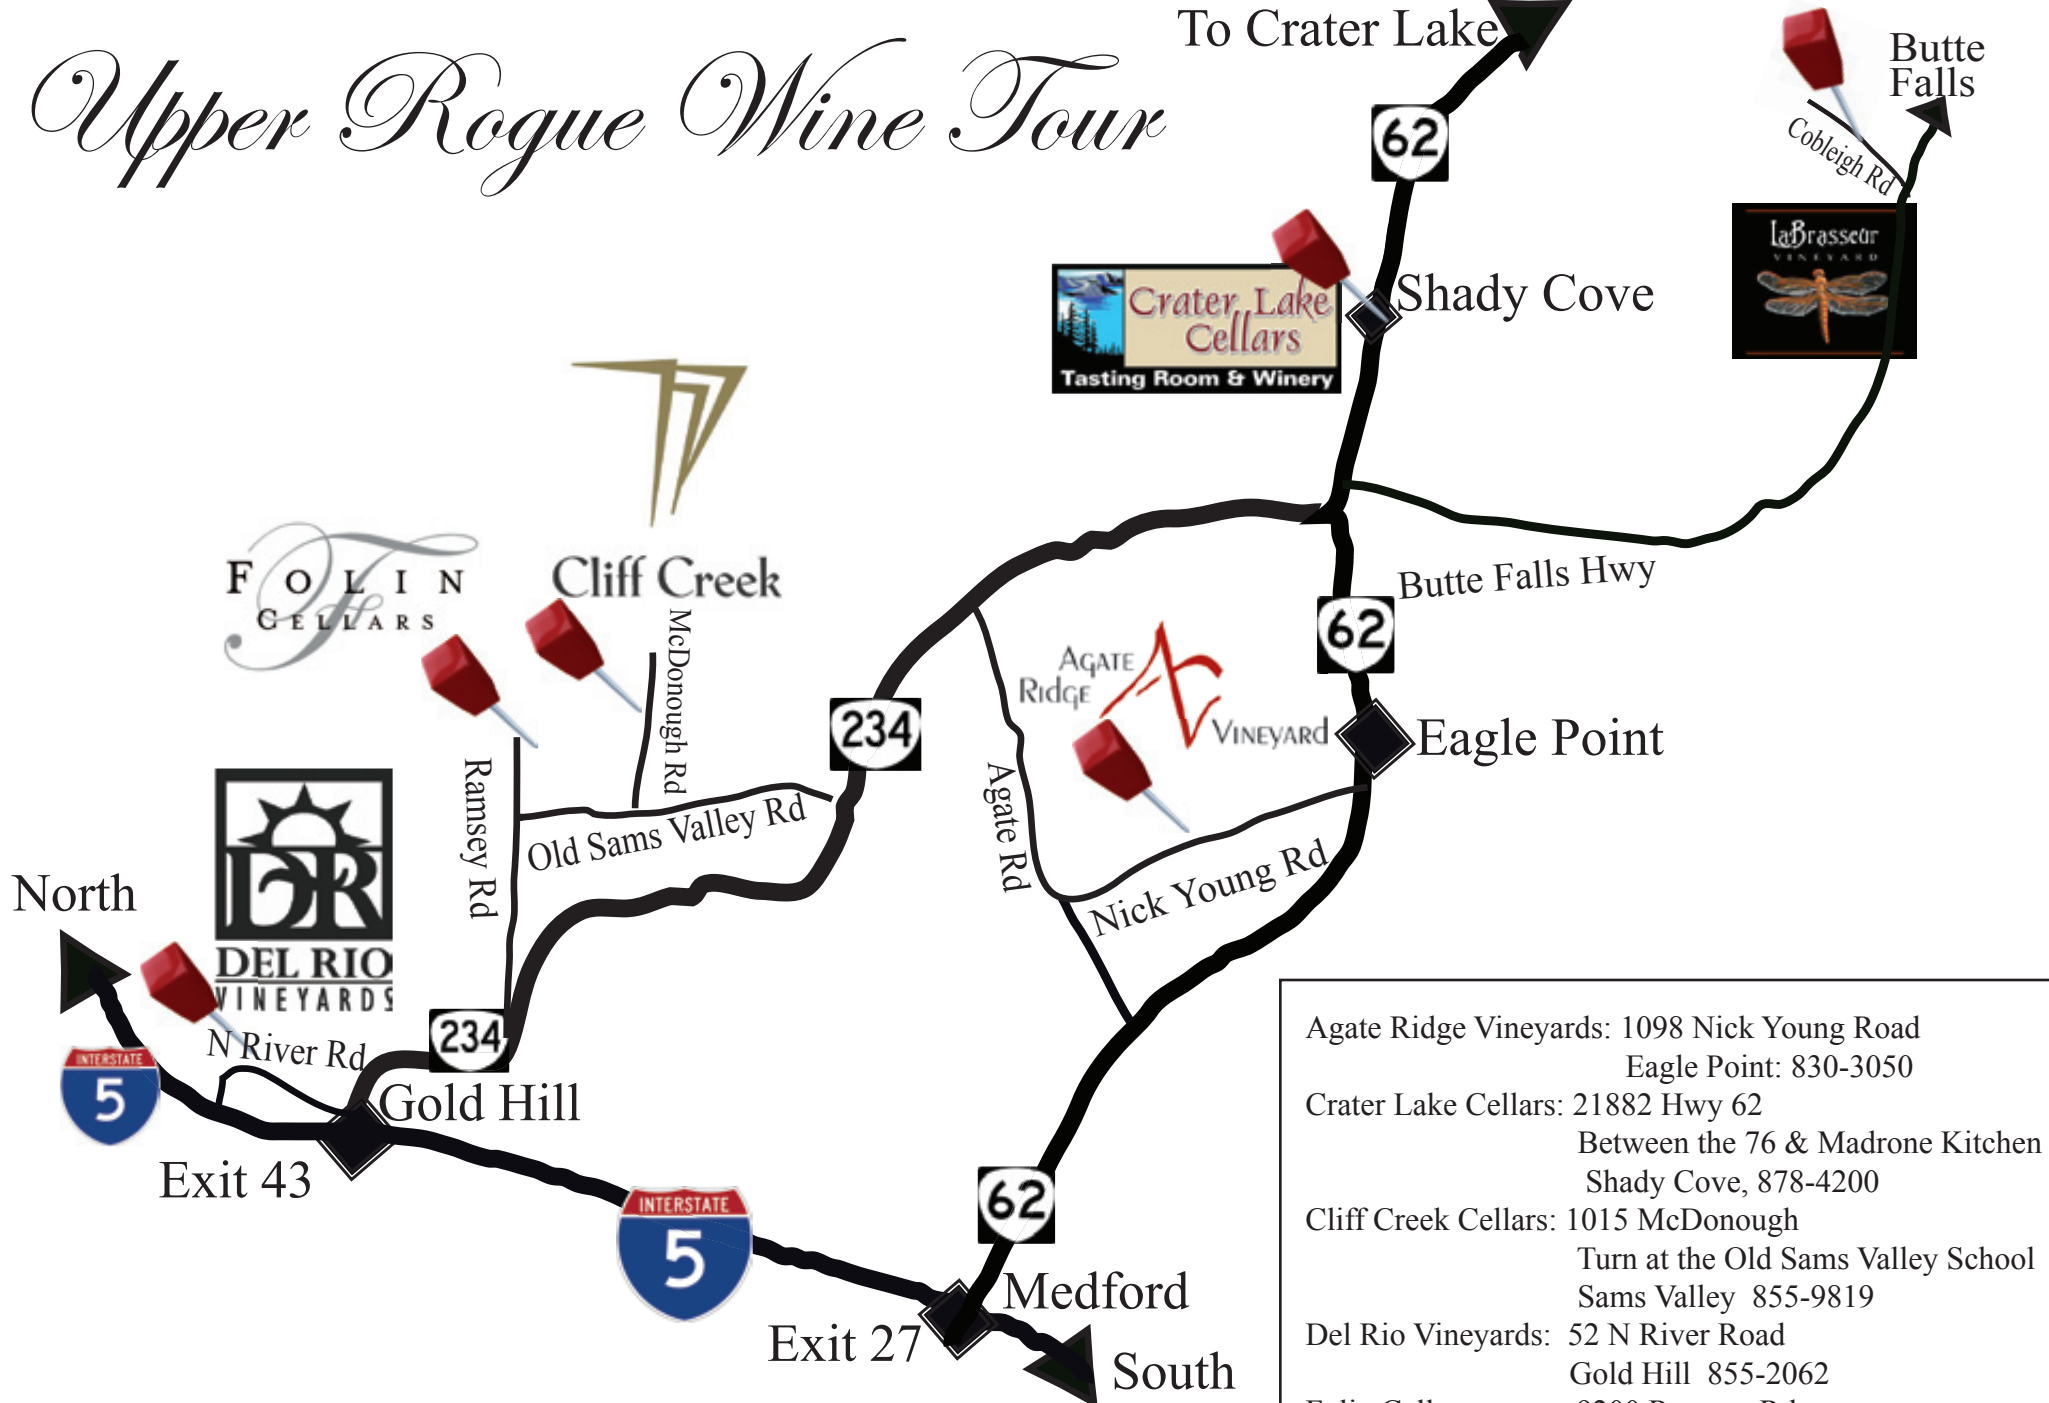

Upper Rogue Wine Tour

Agate Ridge Vineyards:	1098 Nick Young Road
Eagle Point:	830-3050
Crater Lake Cellars:	21882 Hwy 62
	Between the 76 & Madrone Kitchen
	Shady Cove, 878-4200
Cliff Creek Cellars:	1015 McDonough
	Turn at the Old Sams Valley School
	Sams Valley 855-9819
Del Rio Vineyards:	52 N River Road
	Gold Hill 855-2062
Folin Cellars:	9200 Ramsey Rd
	Sam's Valley 855-2018
LaBrasseur Vineyard:	2444 Cobleigh Rd
	Butte Falls 865-3648